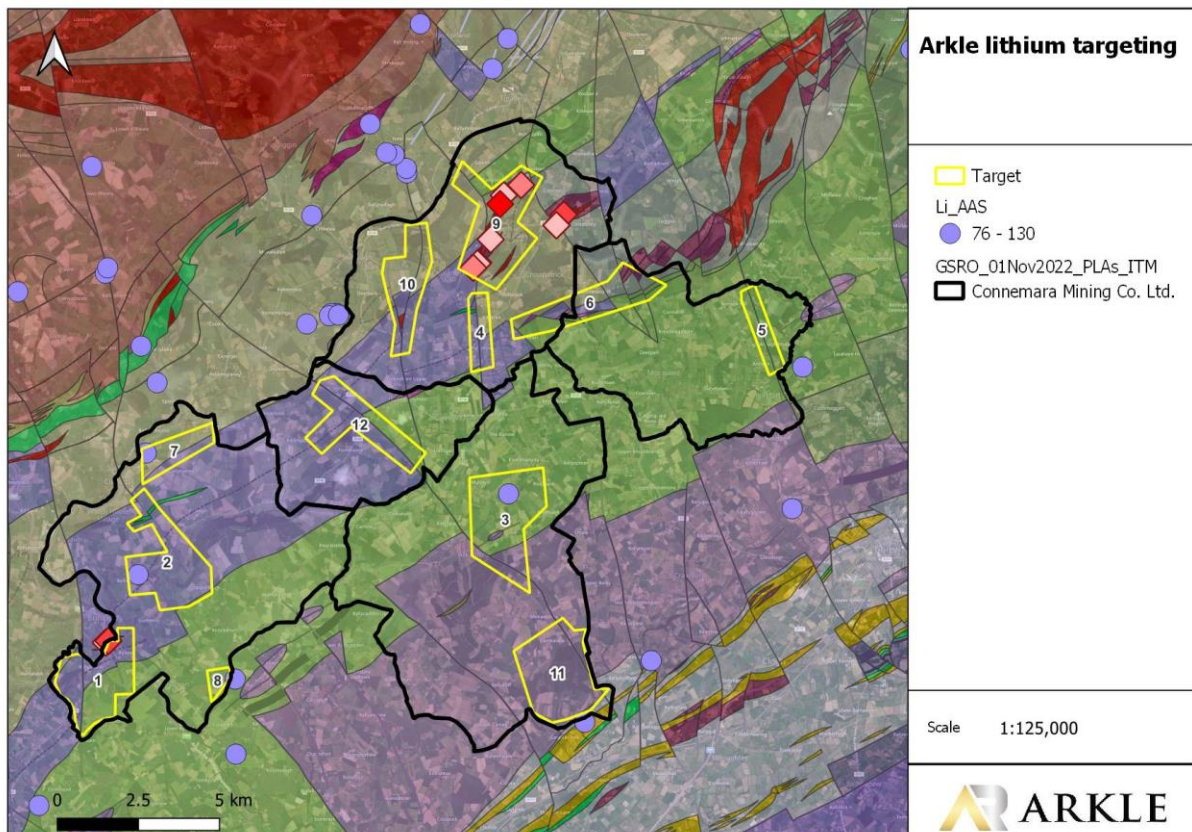

Lithium, Mine River, Ireland

Arkle recently reviewed the Mine River block in Wicklow for lithium potential.

The Mine River block is also proximal to the known lithium bearing Leinster Granite, lying to the west and contiguous with the international Lithium Corp. – Ganfeng Lithium Co. Ltd venture.

Early 2023 Arkle announced that it has discovered lithium bearing pegmatites at their Mine River block with one assay returning 0.09% Li_2O from the Bunclody area.

Prospecting to resume in the near future.

Mine River Lithium Targets